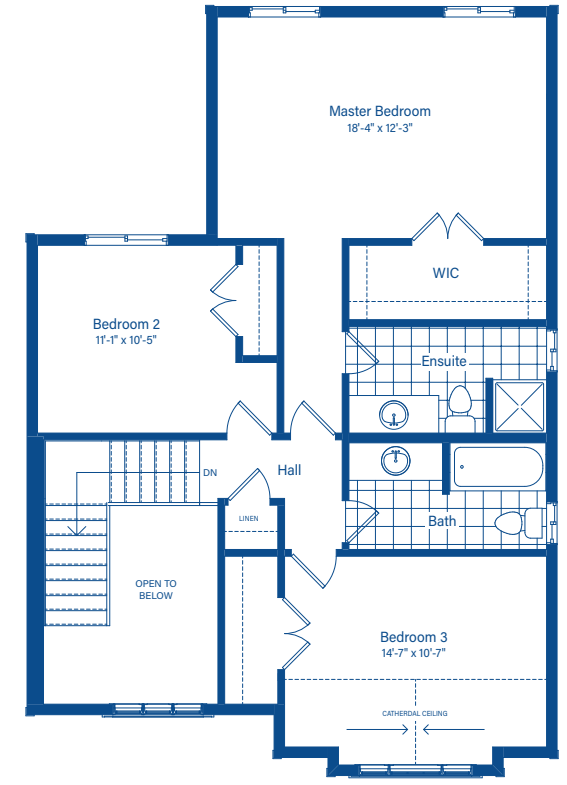

BANTING

1494 - 1744 SQ.FT.

DEVONLEIGH HOMES
WEB: DevonleighHomes.com

Plans and specifications are subject to change without notice.
All renderings and photographs are artist's concept. E&O.E.

BANTING

1494 - 1744 SQ.FT.

BASEMENT

MAIN FLOOR

2ND FLOOR

2ND FLOOR - ENSUITE OPTION