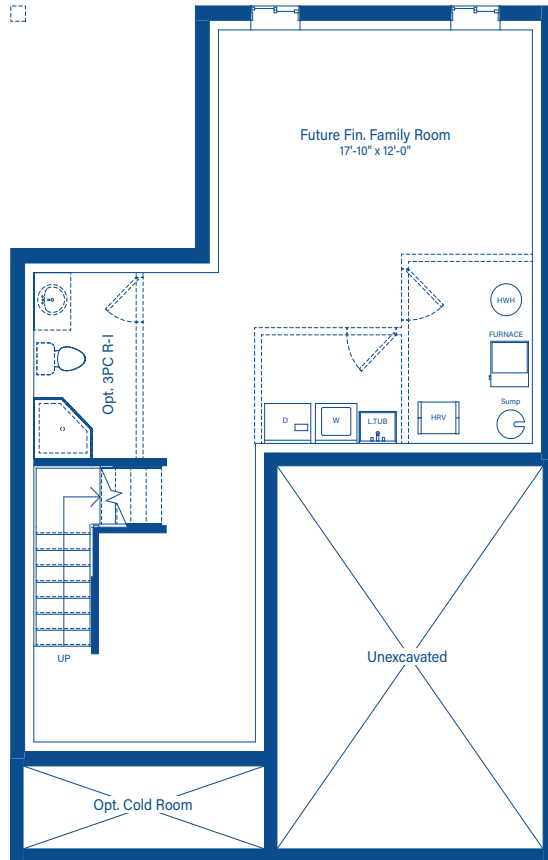

BANTING

1494 - 1744 SQ.FT.

DEVONLEIGH HOMES
WEB: DevonleighHomes.com

Plans and specifications are subject to change without notice.
All renderings and photographs are artist's concept. E&O.E.

BANTING

1494 - 1744 SQ.FT.

BASEMENT

MAIN FLOOR

2ND FLOOR

2ND FLOOR - ENSUITE OPTION