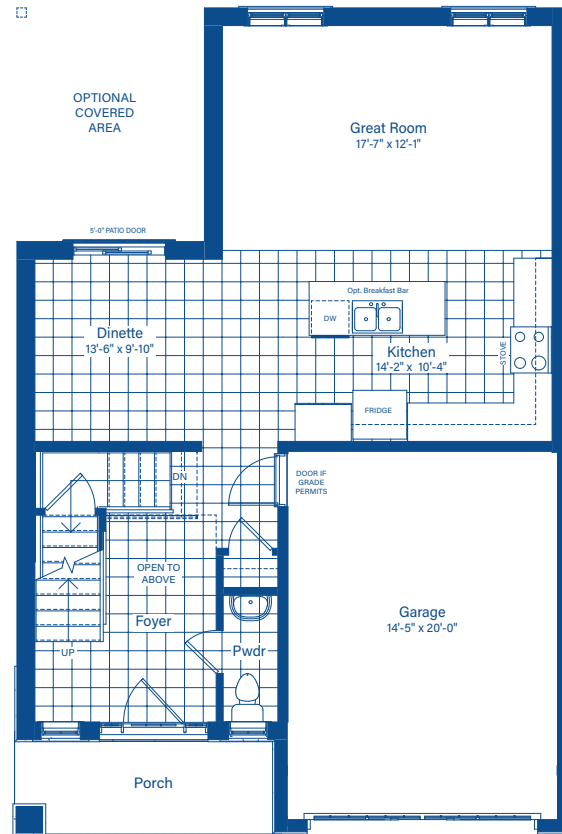

BANTING

1494 - 1744 SQ.FT.

DEVONLEIGH HOMES
WEB: DevonleighHomes.com

Plans and specifications are subject to change without notice.
All renderings and photographs are artist's concept. E&O.E.

BANTING

1494 - 1744 SQ.FT.

BASEMENT

MAIN FLOOR

2ND FLOOR

2ND FLOOR - ENSUITE OPTION