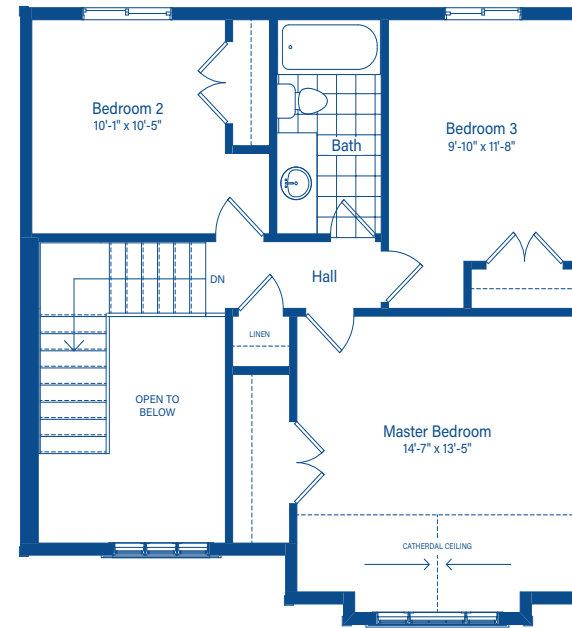

BANTING

1494 - 1744 SQ.FT.

DEVONLEIGH HOMES
WEB: DevonleighHomes.com

Plans and specifications are subject to change without notice.
All renderings and photographs are artist's concept. E&O.E.

BANTING

1494 - 1744 SQ.FT.

BASEMENT

MAIN FLOOR

2ND FLOOR

2ND FLOOR - ENSUITE OPTION